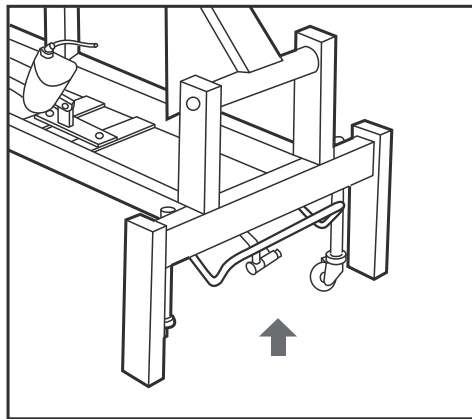

Product Specification

Measurement: L1850*W720*H590(mm)
Hydraulic Height: 590 - 885 mm
Net weight: 63 KG
Gross weight: 88 KG
Maximum load: 150 KG
Rated voltage: 220-240V, 50Hz
Output voltage: DC 24V

Product Specification

Product Specification

Recommended distance: 1.5 meter apart

Wheel Lever

Push lever up to lock wheels

Put lever down to manover facial bed.

Operation Instructions

Pull the adjustment lever up, hold the backrest to the position you prefer and release the lever to lock the backrest.

Please do not tighten the screw too much in case the lever can not work properly.

Control Panel

Control Panel (Hand)

Press the button to raise the facial bed.

Press the button to lower the facial bed.

Control Panel (Foot)