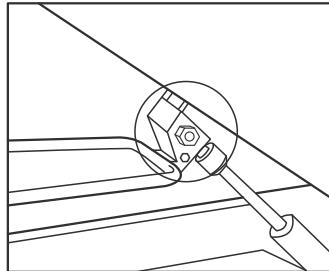

Product Specification

Measurement: L1850*W720*H590(mm)
Hydraulic Height: 590 - 885 mm
Net weight: 63 KG
Gross weight: 88 KG
Maximum load: 150 KG
Rated voltage: 220-240V, 50Hz
Output voltage: DC 24V

Product Specification

Product Specification

Recommended distance: 1.5 meter apart

Wheel Lever

Push lever up to lock wheels

Put lever down to manover facial bed.

Operation Instructions

Pull the adjustment lever up, hold the backrest to the position you prefer and release the lever to lock the backrest.

Please do not tighten the screw too much in case the lever can not work properly.

Control Panel

Control Panel (Hand)

Press the button to raise the facial bed.

Press the button to lower the facial bed.

Control Panel (Foot)