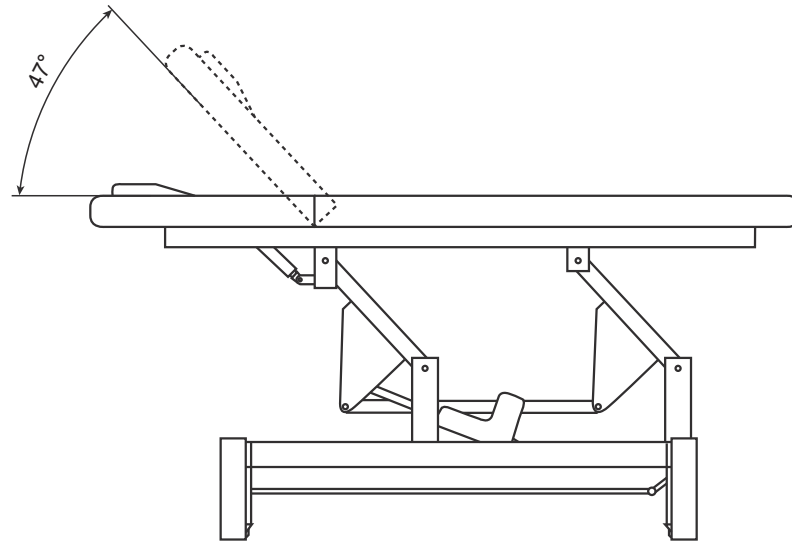

Product Specification

Measurement: L1850*W720*H590(mm)
Hydraulic Height: 590 - 885 mm
Net weight: 63 KG
Gross weight: 88 KG
Maximum load: 150 KG
Rated voltage: 220-240V, 50Hz
Output voltage: DC 24V

Product Specification