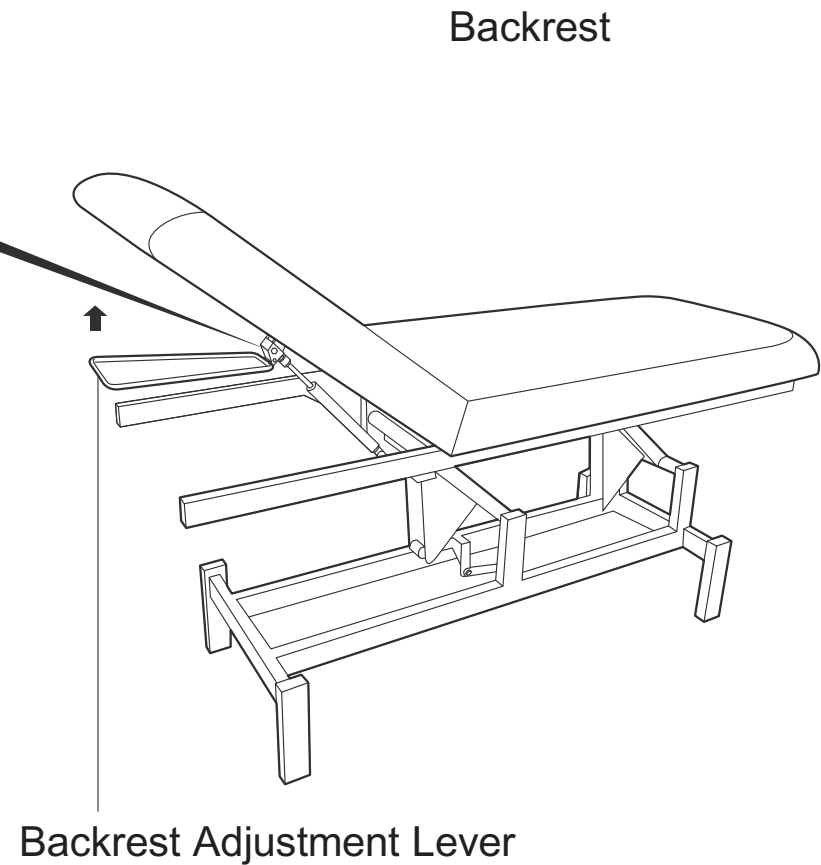

Product Specification

Recommended distance: 1.5 meter apart

Wheel Lever

Push lever up to lock wheels

Put lever down to manover facial bed.

Operation Instructions

Pull the adjustment lever up, hold the backrest to the position you prefer and release the lever to lock the backrest.

Please do not tighten the screw too much in case the lever can not work properly.

Control Panel

Control Panel (Hand)

Press the button to raise the facial bed.

Press the button to lower the facial bed.

Control Panel (Foot)