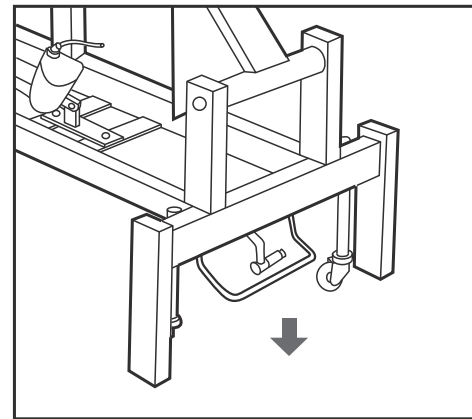

Product Specification

Measurement: L1850*W720*H590(mm)
Hydraulic Height: 590 - 885 mm
Net weight: 63 KG
Gross weight: 88 KG
Maximum load: 150 KG
Rated voltage: 220-240V, 50Hz
Output voltage: DC 24V

Product Specification

Product Specification

Recommended distance: 1.5 meter apart

Wheel Lever

Push lever up to lock wheels

Put lever down to manover facial bed.

Operation Instructions

Pull the adjustment lever up, hold the backrest to the position you prefer and release the lever to lock the backrest.

Please do not tighten the screw too much in case the lever can not work properly.

Control Panel

Control Panel (Hand)

Press the button to raise the facial bed.

Press the button to lower the facial bed.

Control Panel (Foot)