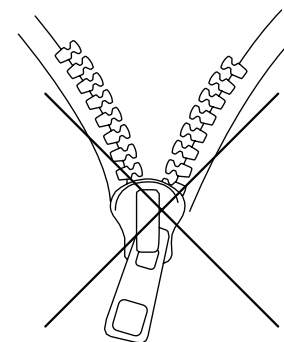

Never remove and wash leather covers

After an initial period of use, check all fastenings for any loosened screws etc. If found, please tightened appropriately