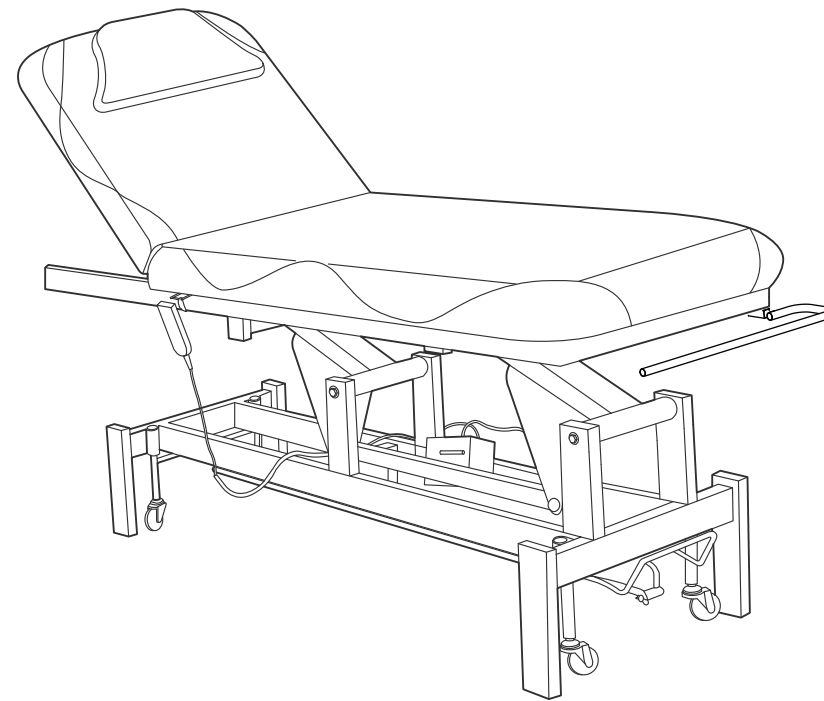

Mar Egeo

8230

INSTRUCTION MANUAL

EN

CONTENTS

Product Introduction	3
Warranty	4
Product Information	5
Operation Instructions	9
Control Panel	11
Maintenance	13
Troubleshooting Guide	14
Aftercare Instructions	15
Contact Us	16

Please read the operation manual before using the product.

Please put the operation manual in the place easy for you to read and you can read it at any time.

Product Name: Mar Egeo
Product Code: 8230

Thank you for placing your order with the DIR In Reality Group. Our materials inc. faux leather etc, are specially sourced to provide quality and performance, as well as meeting UK/EU safety regulations to ensure customer satisfaction.

Mar Egeo facial bed is easy to work with and comfortable to use. The high-density memory foam and remote controlled height of the bed make it a pleasure for you and your clients.

WARRANTY

The warranty period is one year. DIR warrants to you, the original buyer, that goods shall be free of defects in material and/or workmanship attributable to manufacture for one year from date of buyer's receipt of product. Damage resulting from improper handling after merchandise is received, or from exposure to weather or extreme atmospheric conditions is not covered by the warranty.

Product Specification

Measurement: L1850*W720*H590(mm)
Hydraulic Height: 590 - 885 mm
Net weight: 63 KG
Gross weight: 88 KG
Maximum load: 150 KG
Rated voltage: 220-240V, 50Hz
Output voltage: DC 24V

Product Specification