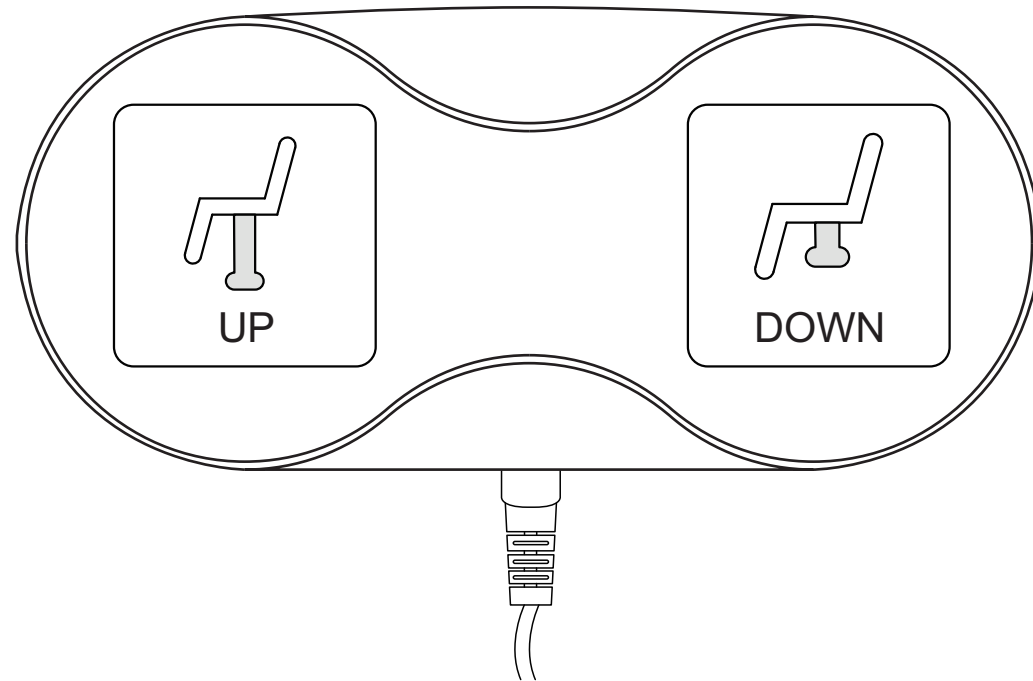

Product Specification

Recommended distance: 1.5 meter apart

Wheel Lever

Push lever up to lock wheels

Put lever down to manover facial bed.

Operation Instructions

Pull the adjustment lever up, hold the backrest to the position you prefer and release the lever to lock the backrest.

Please do not tighten the screw too much in case the lever can not work properly.

Control Panel

Control Panel (Hand)

Press the button to raise the facial bed.

Press the button to lower the facial bed.

Control Panel (Foot)

Push the button by foot to raise the facial bed.

Push the button by foot to lower the facial bed.

Wipe clean with a cloth dampened in a mild leather cleaner.
Wipe dry with a clean cloth.

Avoid the use of abrasives, bleaches or solvents.