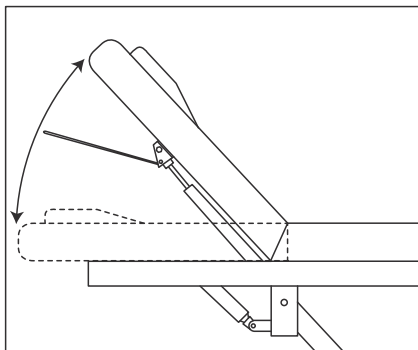

Product Specification

Measurement: L1850*W720*H590(mm)
Hydraulic Height: 590 - 885 mm
Net weight: 63 KG
Gross weight: 88 KG
Maximum load: 150 KG
Rated voltage: 220-240V, 50Hz
Output voltage: DC 24V

Product Specification

Product Specification

Recommended distance: 1.5 meter apart

Wheel Lever

Push lever up to lock wheels

Put lever down to manover facial bed.

Operation Instructions

Pull the adjustment lever up, hold the backrest to the position you prefer and release the lever to lock the backrest.

Please do not tighten the screw too much in case the lever can not work properly.

Control Panel

Control Panel (Hand)

Press the button to raise the facial bed.

Press the button to lower the facial bed.

Control Panel (Foot)