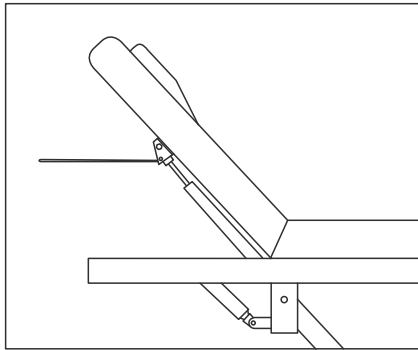

Product Specification

Measurement: L1850*W720*H590(mm)
Hydraulic Height: 590 - 885 mm
Net weight: 63 KG
Gross weight: 88 KG
Maximum load: 150 KG
Rated voltage: 220-240V, 50Hz
Output voltage: DC 24V

Product Specification

Product Specification

Recommended distance: 1.5 meter apart

Wheel Lever

Push lever up to lock wheels

Put lever down to manover facial bed.

Operation Instructions

Pull the adjustment lever up, hold the backrest to the position you prefer and release the lever to lock the backrest.

Please do not tighten the screw too much in case the lever can not work properly.

Control Panel

Control Panel (Hand)

Press the button to raise the facial bed.

Press the button to lower the facial bed.

Control Panel (Foot)