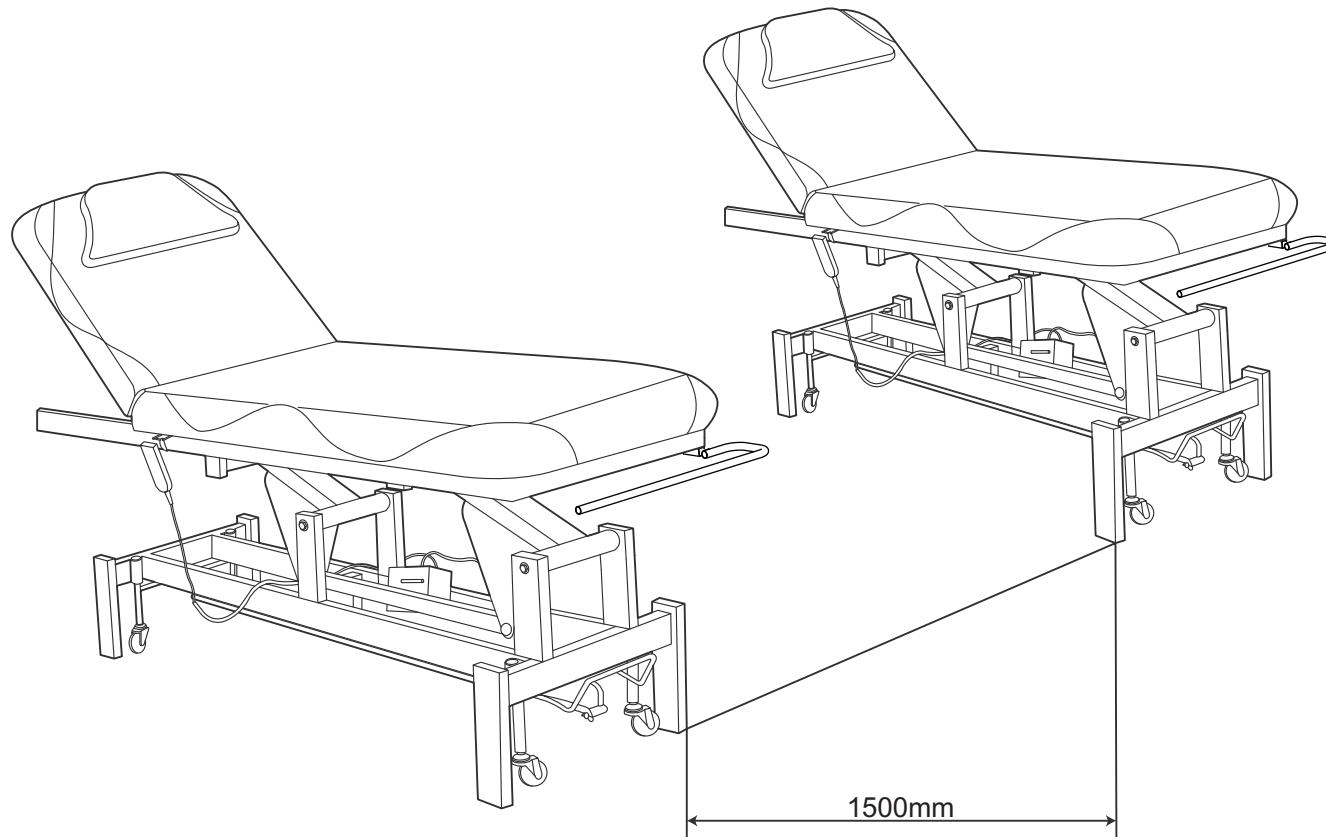

Product Specification

Measurement: L1850*W720*H590(mm)
Hydraulic Height: 590 - 885 mm
Net weight: 63 KG
Gross weight: 88 KG
Maximum load: 150 KG
Rated voltage: 220-240V, 50Hz
Output voltage: DC 24V

Product Specification

Product Specification

Recommended distance: 1.5 meter apart

Wheel Lever

Push lever up to lock wheels

Put lever down to manover facial bed.

Operation Instructions

Pull the adjustment lever up, hold the backrest to the position you prefer and release the lever to lock the backrest.

Please do not tighten the screw too much in case the lever can not work properly.

Control Panel

Control Panel (Hand)

Press the button to raise the facial bed.

Press the button to lower the facial bed.

Control Panel (Foot)