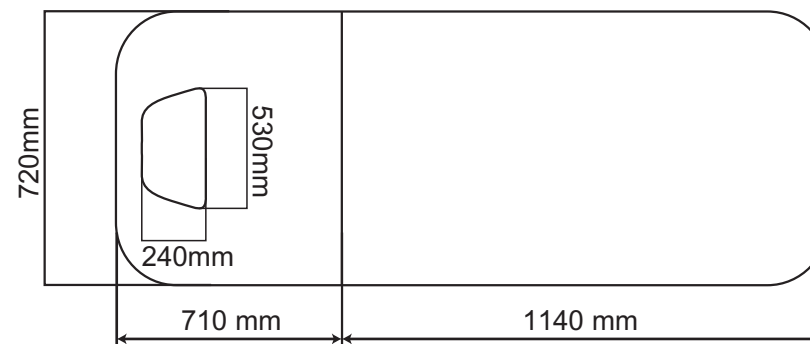

Mar Egeo facial bed is easy to work with and comfortable to use. The high-density memory foam and remote controlled height of the bed make it a pleasure for you and your clients.

WARRANTY

The warranty period is one year. DIR warrants to you, the original buyer, that goods shall be free of defects in material and/or workmanship attributable to manufacture for one year from date of buyer's receipt of product. Damage resulting from improper handling after merchandise is received, or from exposure to weather or extreme atmospheric conditions is not covered by the warranty.

Product Specification

Measurement: L1850*W720*H590(mm)
Hydraulic Height: 590 - 885 mm
Net weight: 63 KG
Gross weight: 88 KG
Maximum load: 150 KG
Rated voltage: 220-240V, 50Hz
Output voltage: DC 24V

Product Specification