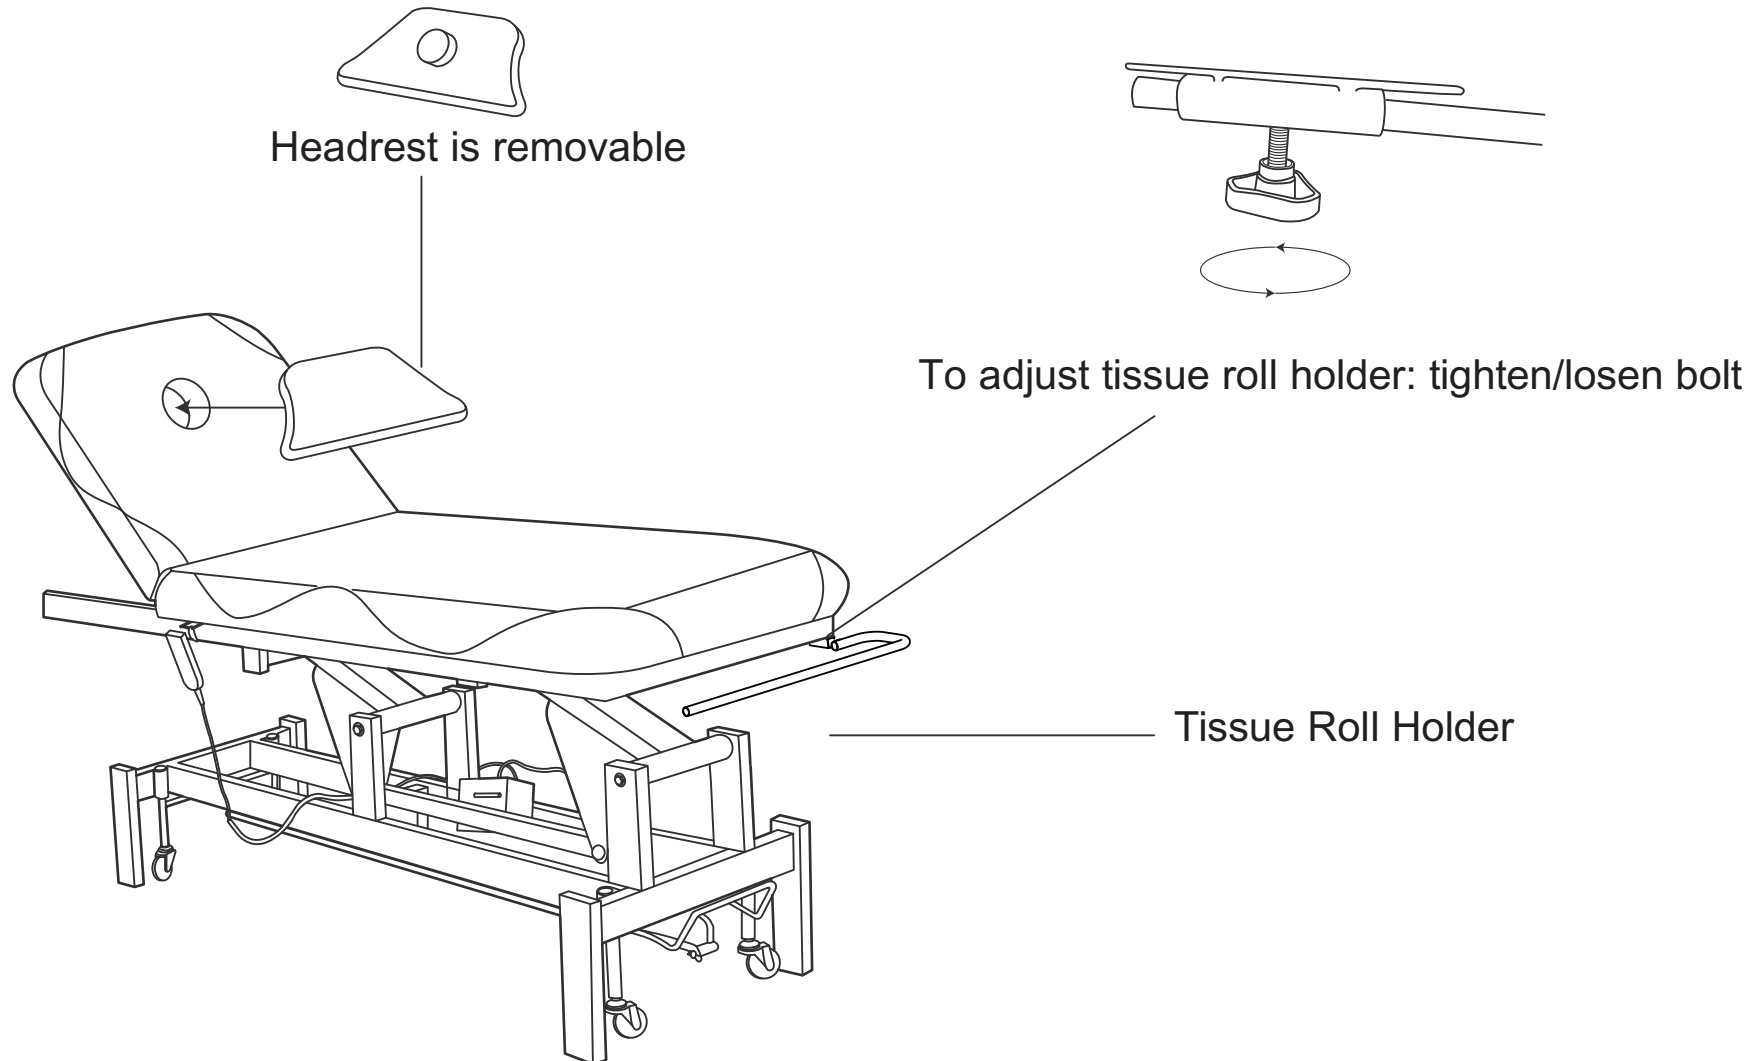

Product Specification

Measurement: L1850*W720*H590(mm)
Hydraulic Height: 590 - 885 mm
Net weight: 63 KG
Gross weight: 88 KG
Maximum load: 150 KG
Rated voltage: 220-240V, 50Hz
Output voltage: DC 24V

Product Specification

Product Specification

Recommended distance: 1.5 meter apart

Wheel Lever

Push lever up to lock wheels

Put lever down to manover facial bed.

Operation Instructions

Pull the adjustment lever up, hold the backrest to the position you prefer and release the lever to lock the backrest.

Please do not tighten the screw too much in case the lever can not work properly.

Control Panel

Control Panel (Hand)

Press the button to raise the facial bed.

Press the button to lower the facial bed.

Control Panel (Foot)