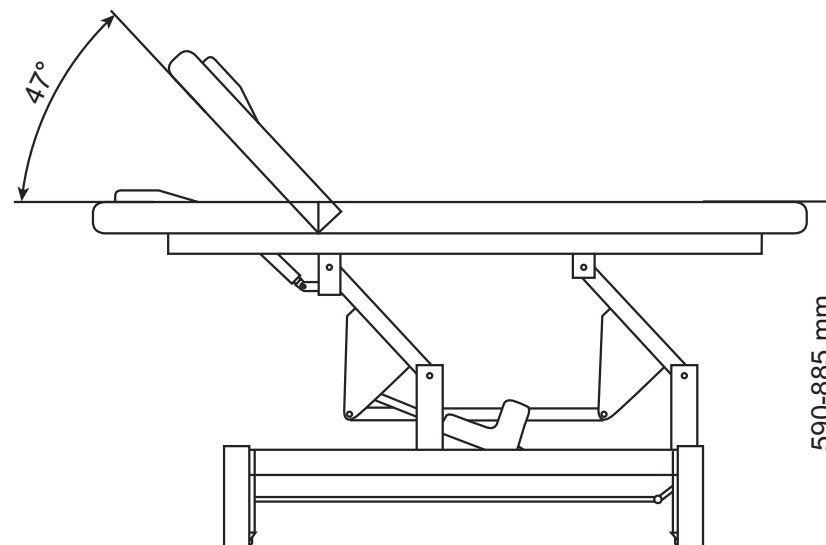

Mar Egeo facial bed is easy to work with and comfortable to use. The high-density memory foam and remote controlled height of the bed make it a pleasure for you and your clients.

WARRANTY

The warranty period is one year. DIR warrants to you, the original buyer, that goods shall be free of defects in material and/or workmanship attributable to manufacture for one year from date of buyer's receipt of product. Damage resulting from improper handling after merchandise is received, or from exposure to weather or extreme atmospheric conditions is not covered by the warranty.

Product Specification

Measurement: L1850*W720*H590(mm)
Hydraulic Height: 590 - 885 mm
Net weight: 63 KG
Gross weight: 88 KG
Maximum load: 150 KG
Rated voltage: 220-240V, 50Hz
Output voltage: DC 24V

Product Specification