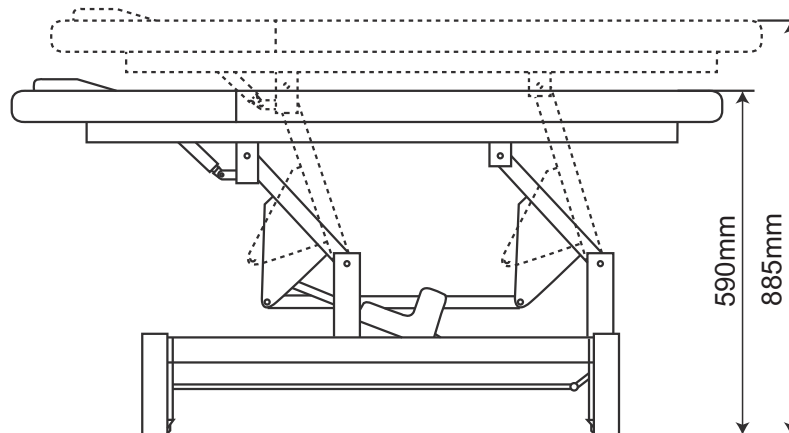

Product Specification

Measurement: L1850*W720*H590(mm)
Hydraulic Height: 590 - 885 mm
Net weight: 63 KG
Gross weight: 88 KG
Maximum load: 150 KG
Rated voltage: 220-240V, 50Hz
Output voltage: DC 24V

Product Specification