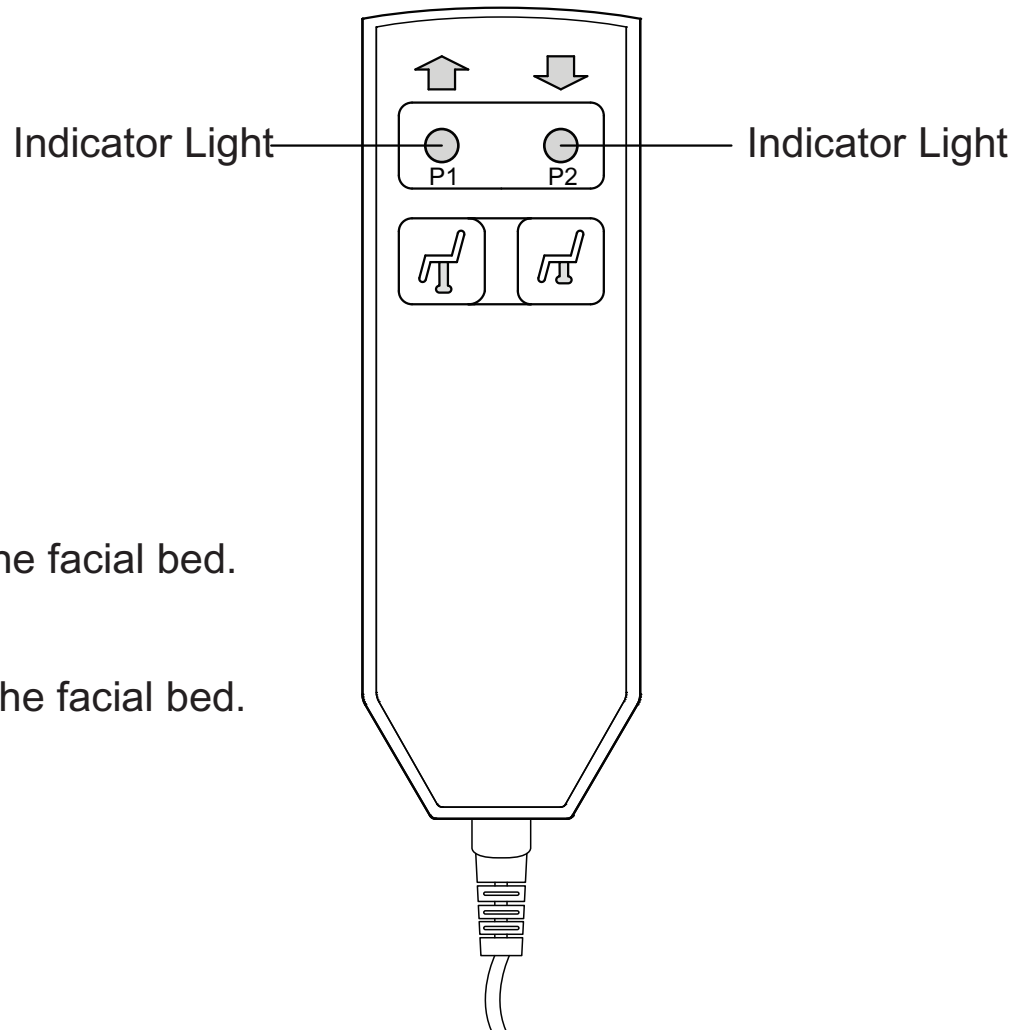

Product Specification

Measurement: L1850*W720*H590(mm)
Hydraulic Height: 590 - 885 mm
Net weight: 63 KG
Gross weight: 88 KG
Maximum load: 150 KG
Rated voltage: 220-240V, 50Hz
Output voltage: DC 24V

Product Specification

Product Specification

Recommended distance: 1.5 meter apart

Wheel Lever

Push lever up to lock wheels

Put lever down to manover facial bed.

Operation Instructions

Pull the adjustment lever up, hold the backrest to the position you prefer and release the lever to lock the backrest.

Please do not tighten the screw too much in case the lever can not work properly.

Control Panel

Control Panel (Hand)

Press the button to raise the facial bed.

Press the button to lower the facial bed.

Control Panel (Foot)