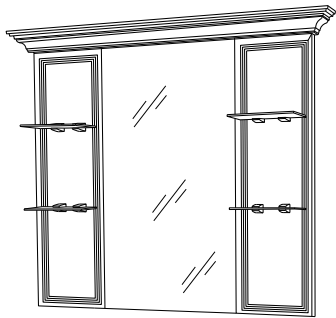

ASSEMBLY INSTRUCTIONS