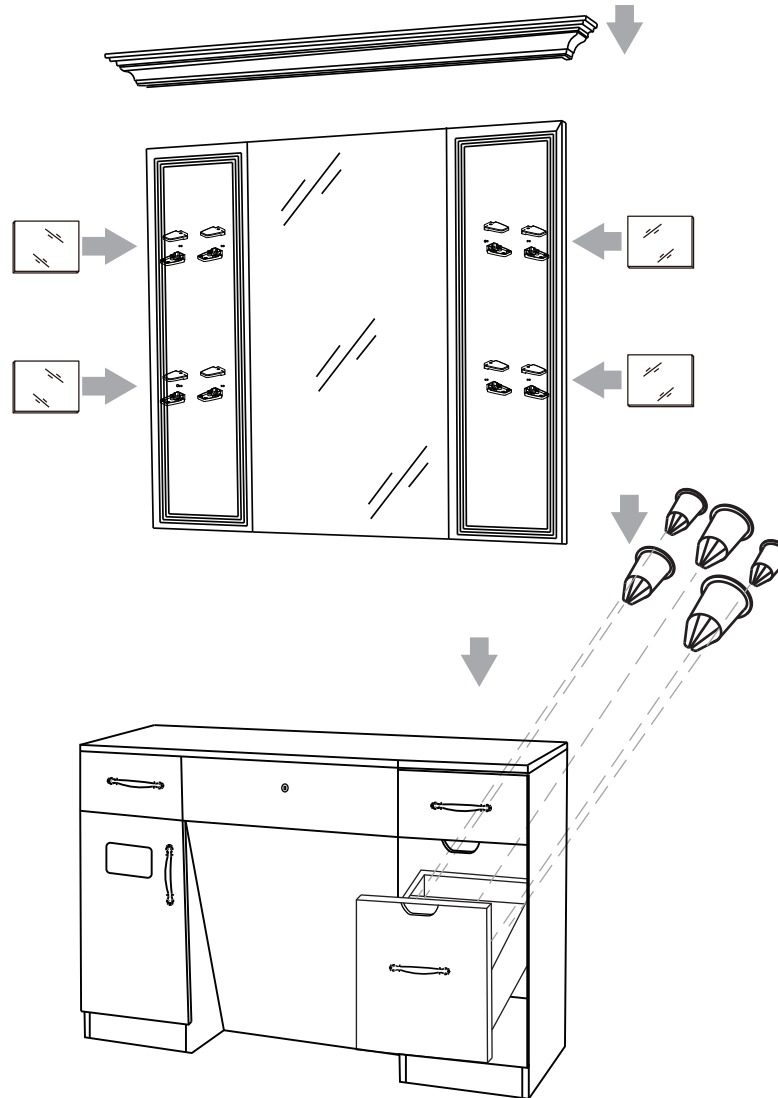

ASSEMBLY INSTRUCTIONS