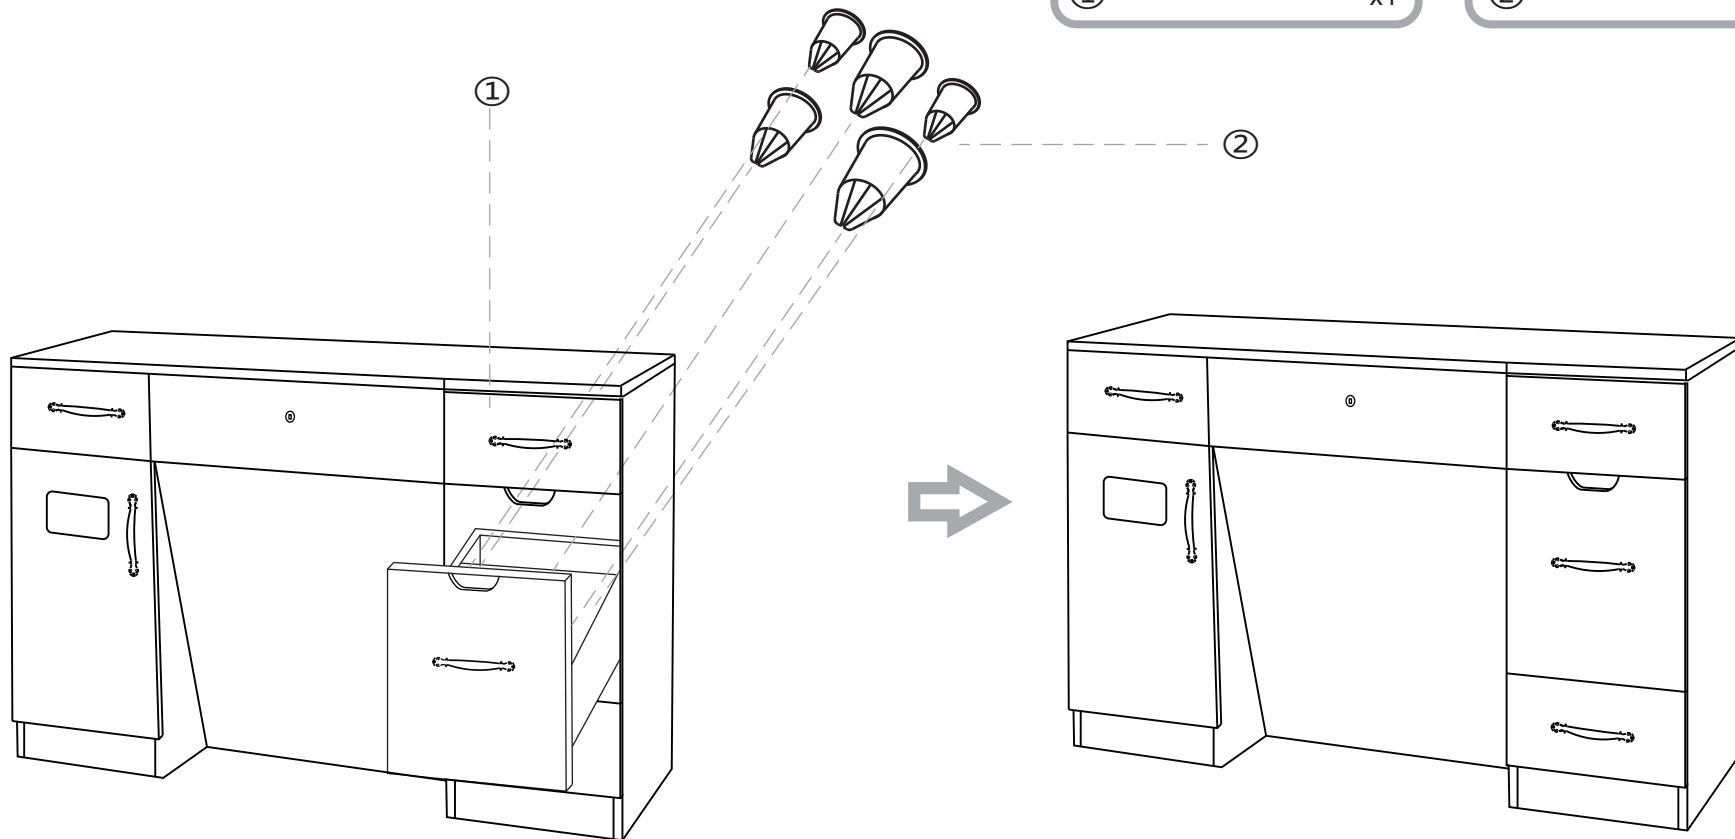

ASSEMBLY INSTRUCTIONS