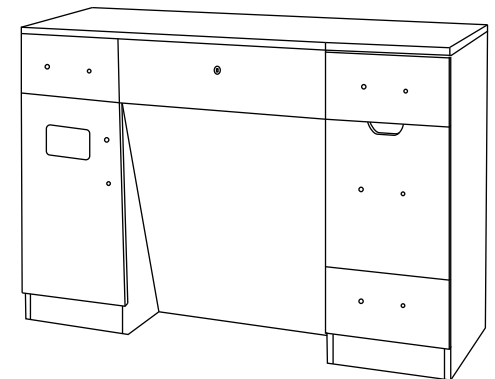

ASSEMBLY INSTRUCTIONS

DIR

www.dirgroup.co.uk

Marble(Optional)

step 4