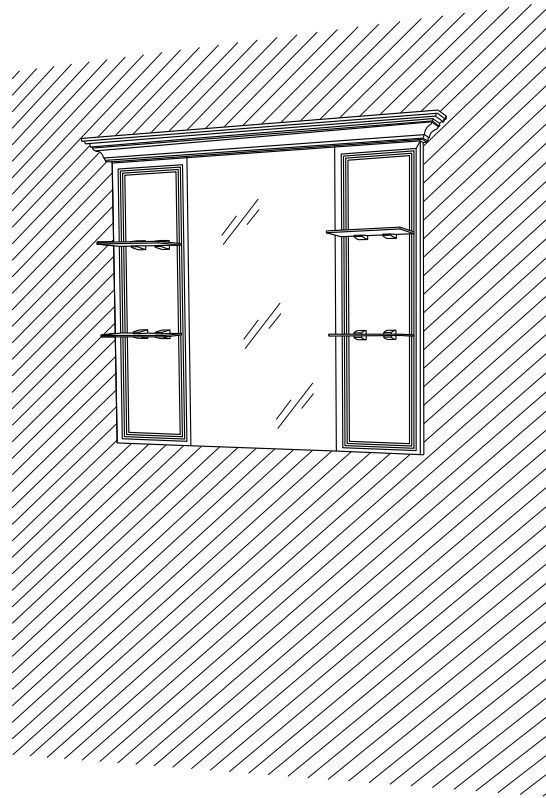

ASSEMBLY INSTRUCTIONS

DIR

www.dirgroup.co.uk

x1