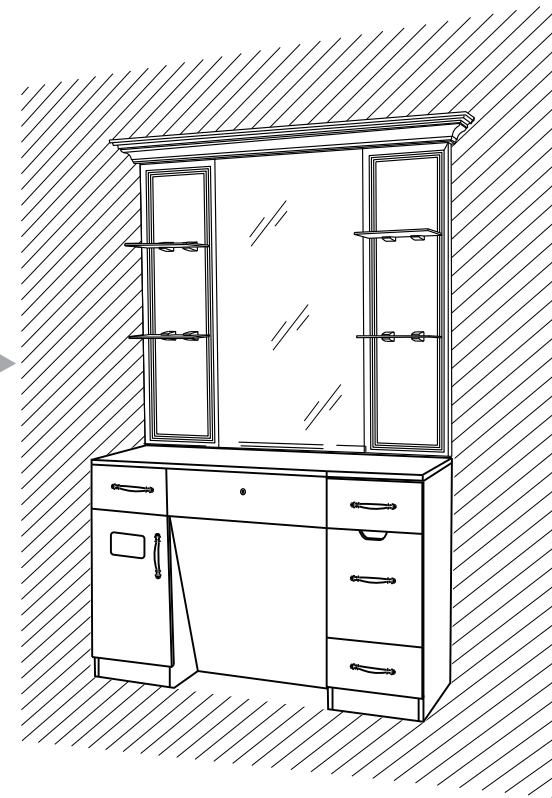

ASSEMBLY INSTRUCTIONS

DIR

www.dirgroup.co.uk

x1