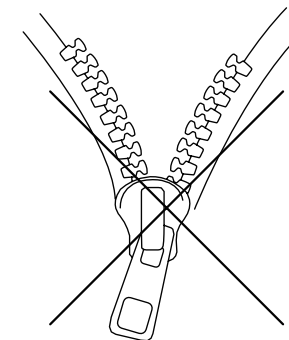

Never remove and wash leather covers

After an initial period of use, check all fastenings for any loosened screws etc. If found, please tightened appropriately