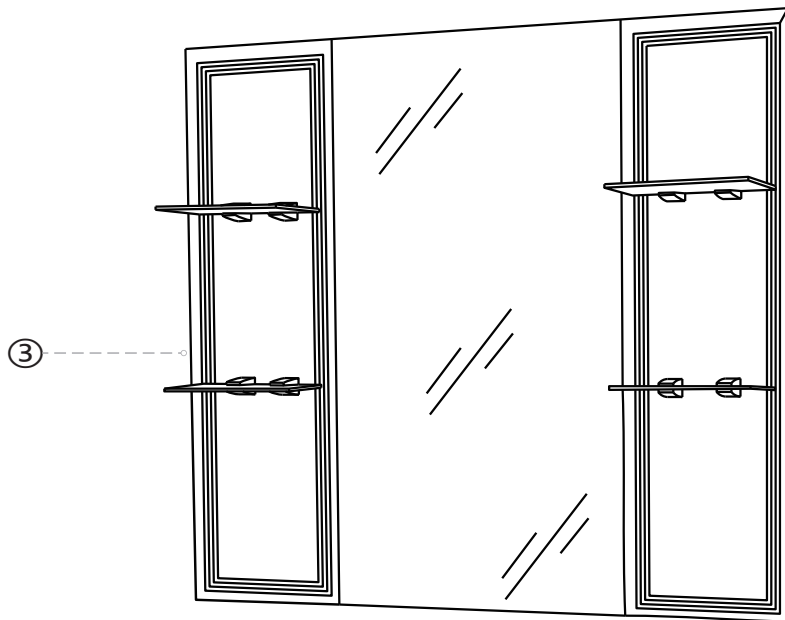

ASSEMBLY INSTRUCTIONS