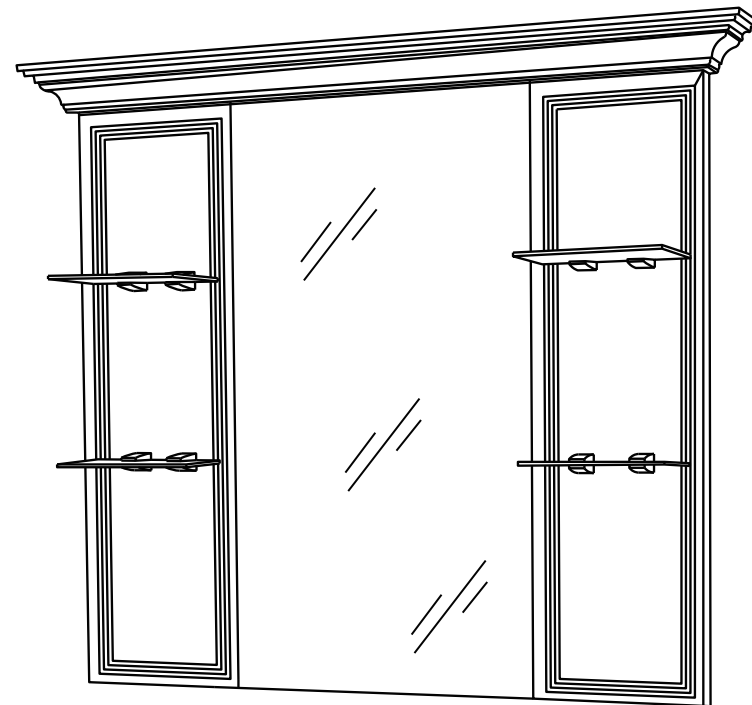

ASSEMBLY INSTRUCTIONS