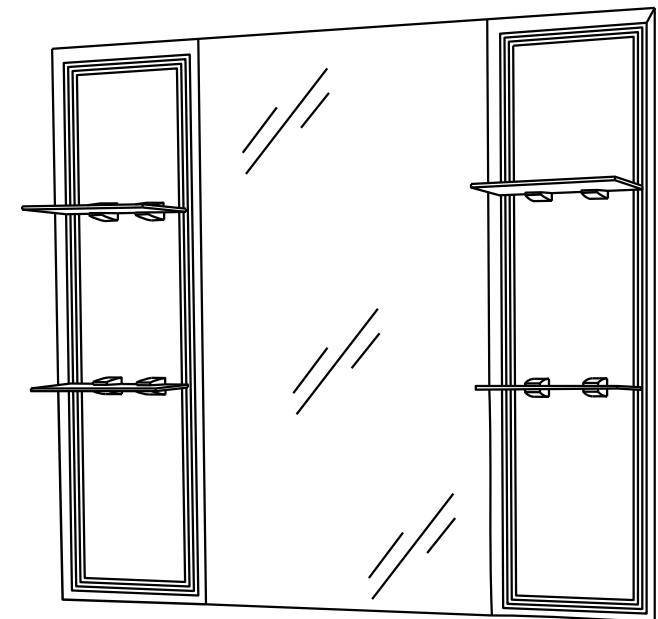

ASSEMBLY INSTRUCTIONS

DIR

www.dirgroup.co.uk