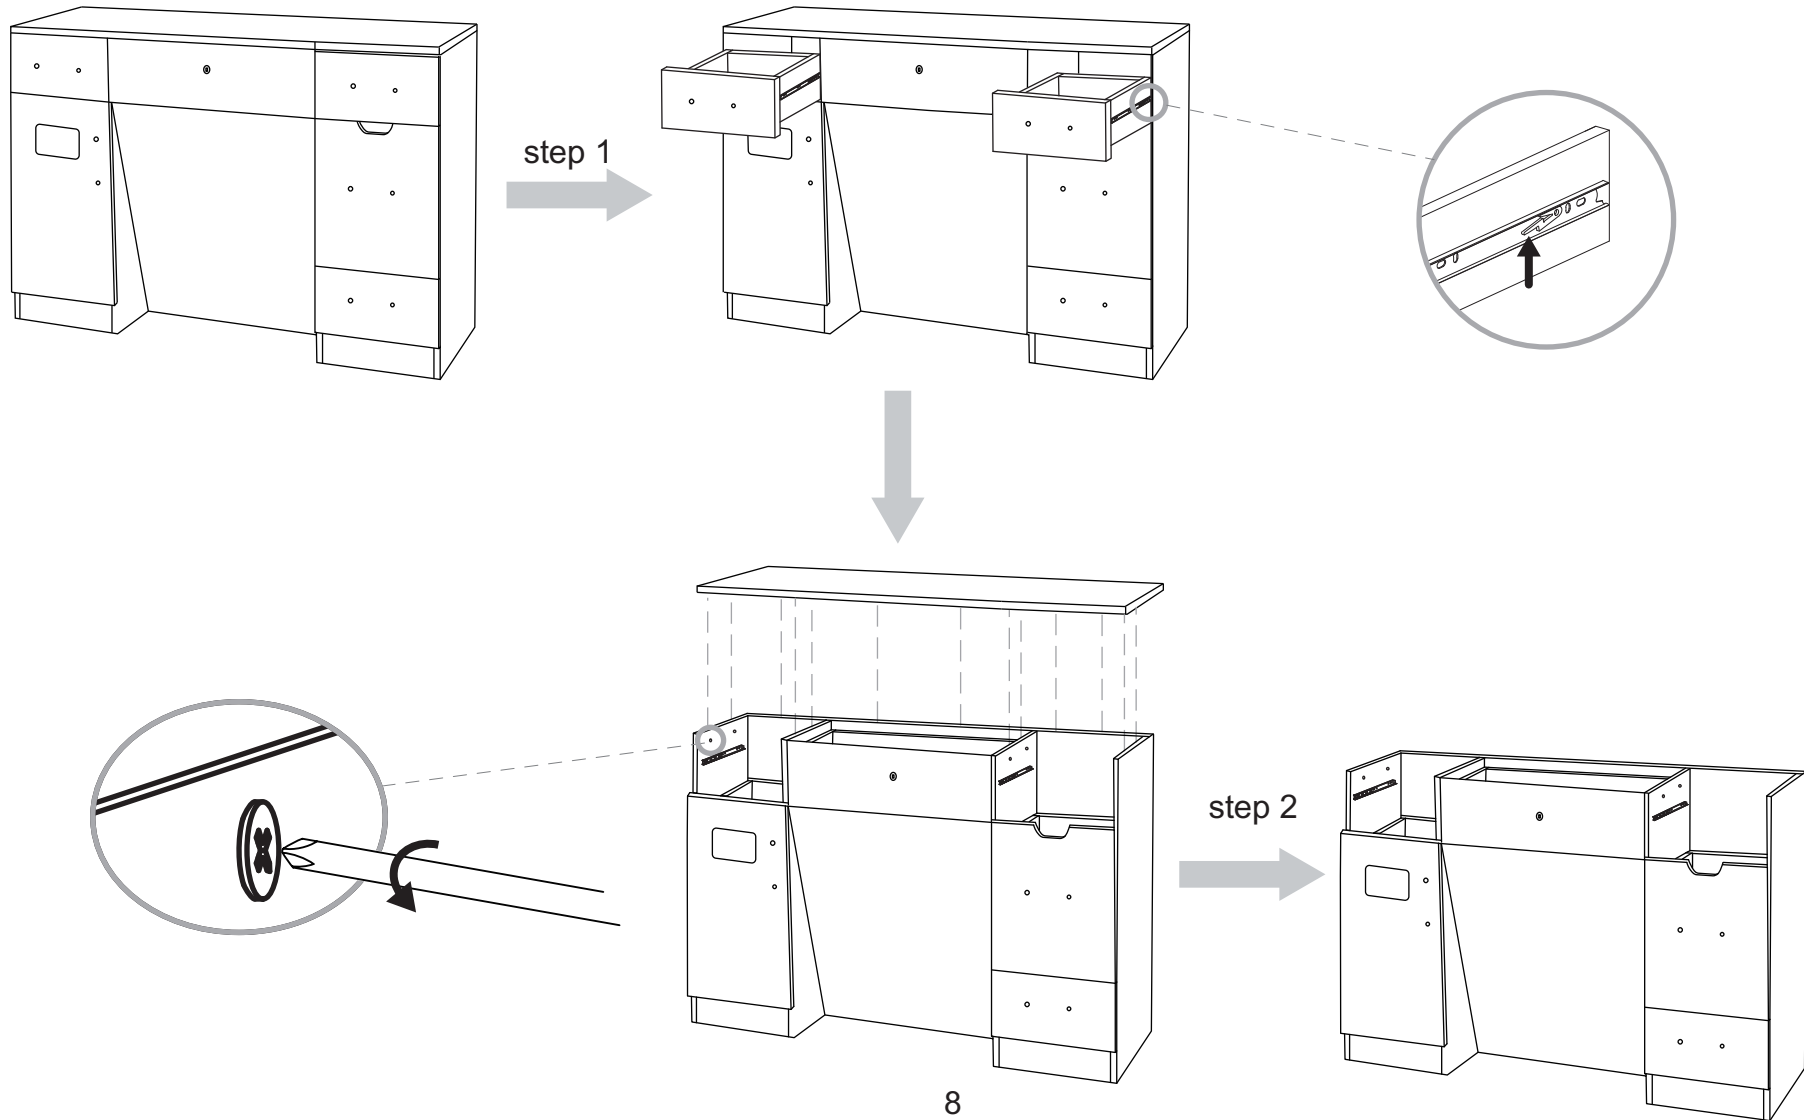

Tapping Screw

x1

Mirror

x4

screw(φ6x90)

x1

Hanger(L=50CM)

x2

x1

ASSEMBLY INSTRUCTIONS

6 mm Allen Key (included)

Cross Screwdriver (excluded)

Open spanner

Replacement of marble countertops

Marble countertops are optional products

ASSEMBLY INSTRUCTIONS