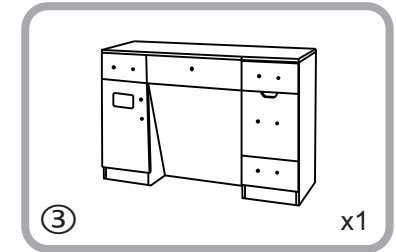

ASSEMBLY INSTRUCTIONS

DIR

www.dirgroup.co.uk

①

②

③

Reverse handle