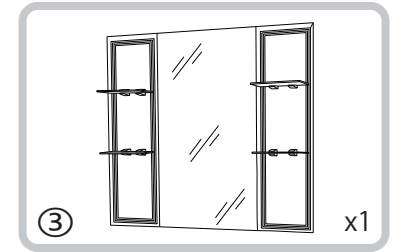

ASSEMBLY INSTRUCTIONS