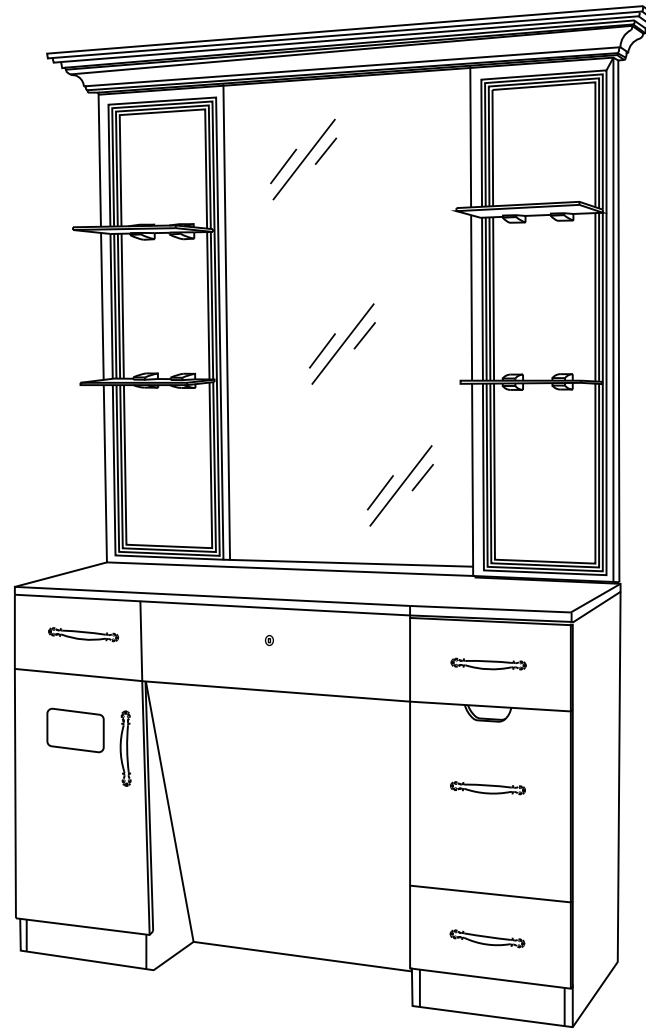

CHAMPION

6899

INSTRUCTION MANUAL

EN

CONTENTS

Product Introduction	3
Warranty	4
Assembly Instructions	5
_List of Parts	5
_Tools Necessary	7
_Instructions	8
Aftercare Instructions	16
Contact Us	17

Please read the operation manual before using the product.

Please put the operation manual in the place easy for you to read and you can read it at any time.