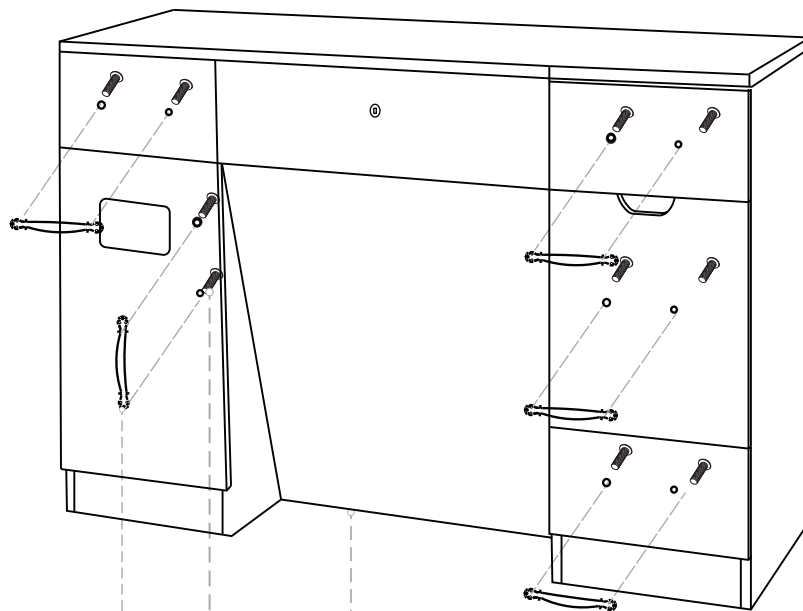

ASSEMBLY INSTRUCTIONS

DIR

www.dirgroup.co.uk

①

②

③

Reverse handle