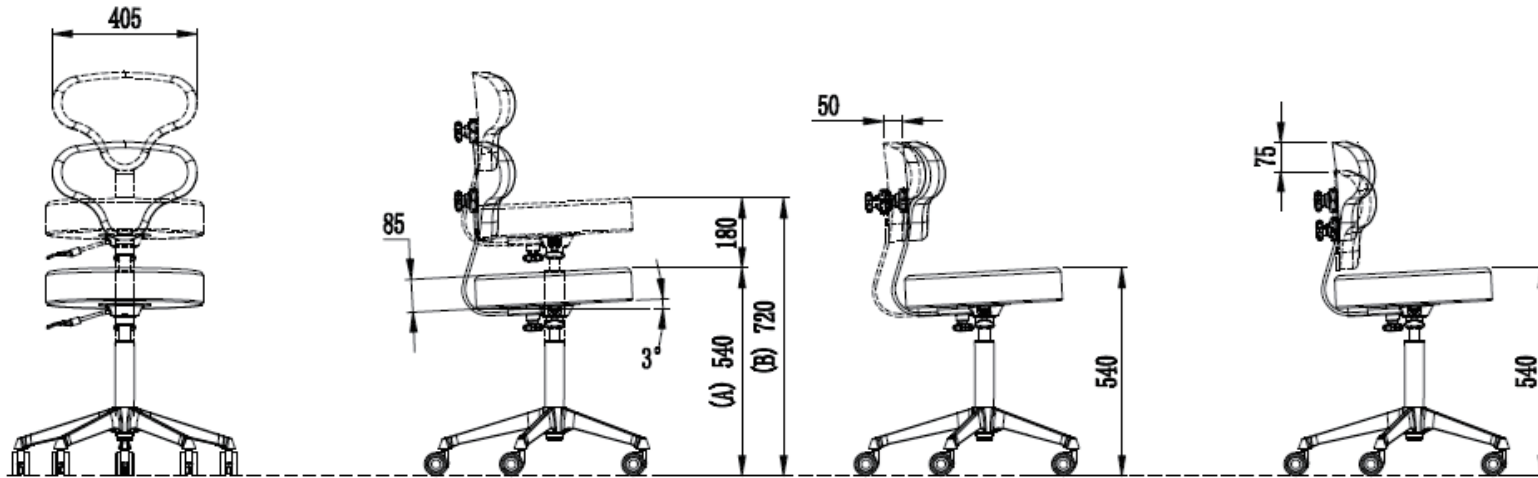

Technical data

Measurement: Dia 40.5*H54-72cm

Max Load Capacity:150kg

Angel of seat cushion incline:3°

Forward/backward range of backrest:0~5cm

Up and down range of backrest:0~7.5cm

Padding :7cm sponge

CONTACT US