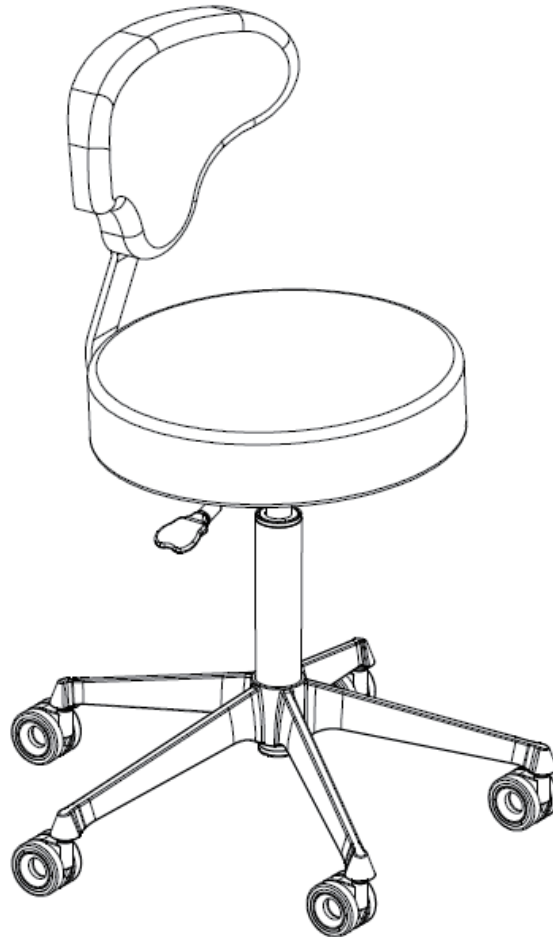

MEDICAL STOOL

9157

INSTRUCTION MANUAL

EN