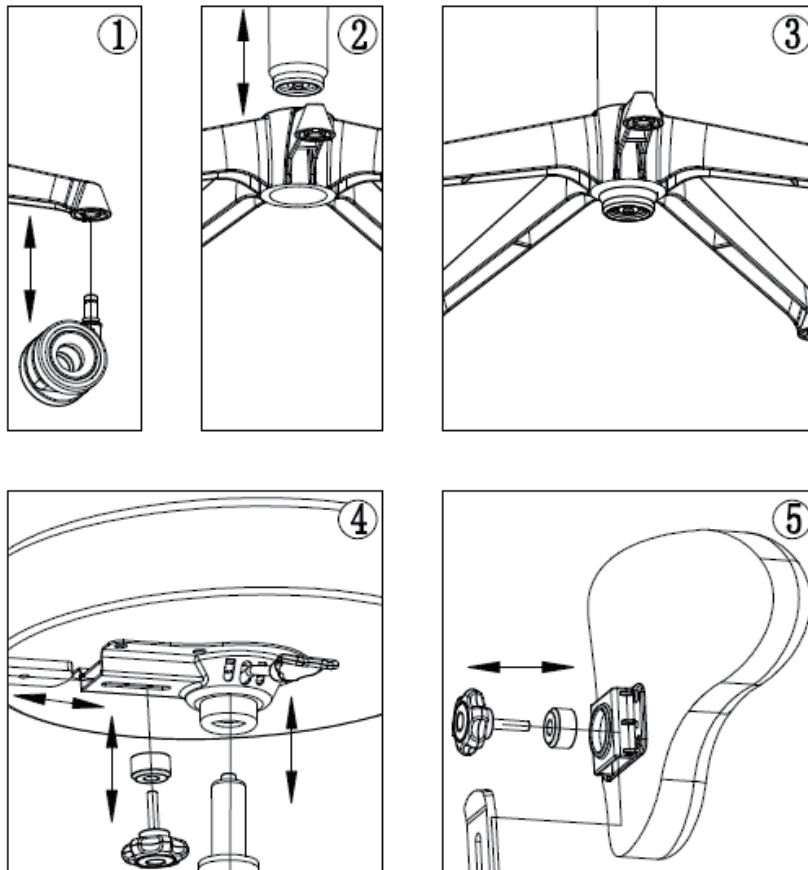

DIR

www.dirsalonfurniture.uk

ASSEMBLY INSTRUCTIONS