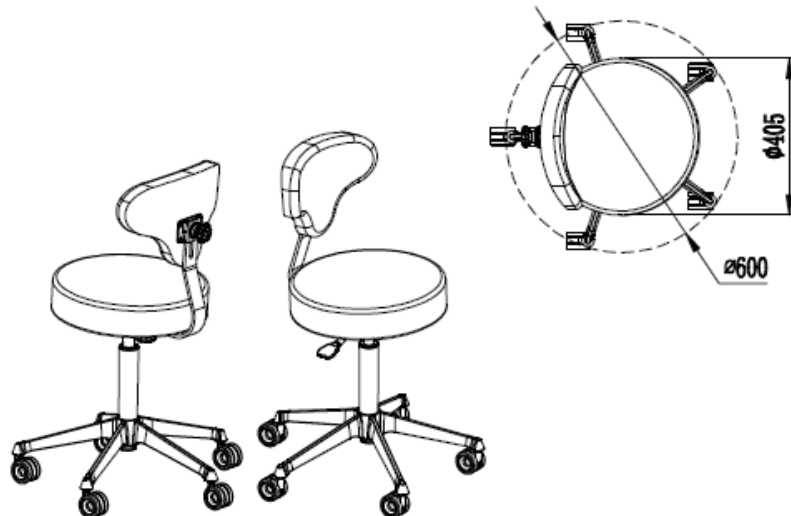

Technical data

Measurement: Dia 40.5*H54-72cm

Max Load Capacity:150kg

Angel of seat cushion incline:3°

Forward/backward range of backrest:0~5cm

Up and down range of backrest:0~7.5cm

Padding :7cm sponge

CONTACT US